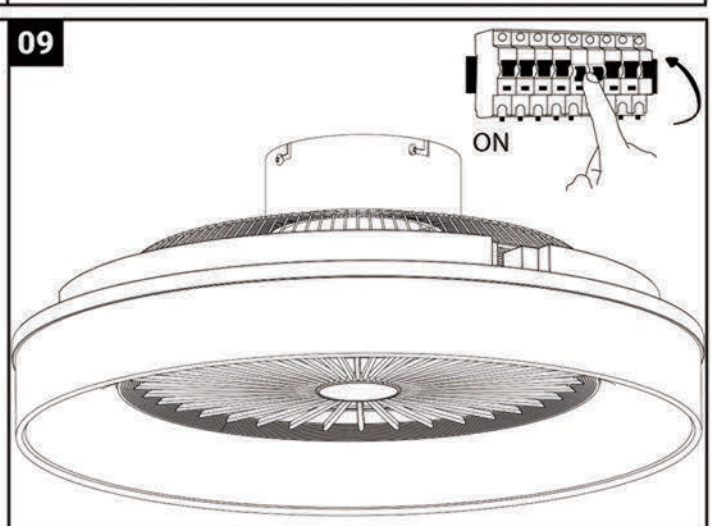

rabalux®

Art: 5420

LED MAX:50W

220-240V~AC 50/60Hz

Remote control

Memory function