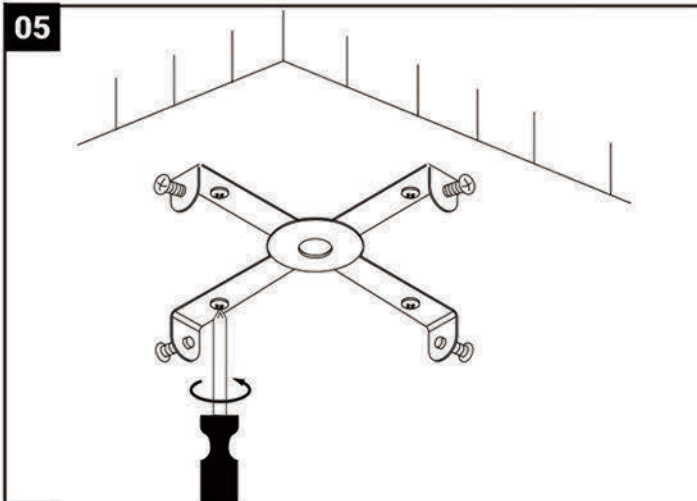

rabalux®

Art: 5420

LED MAX:50W

220-240V~AC 50/60Hz

Remote control

Memory function