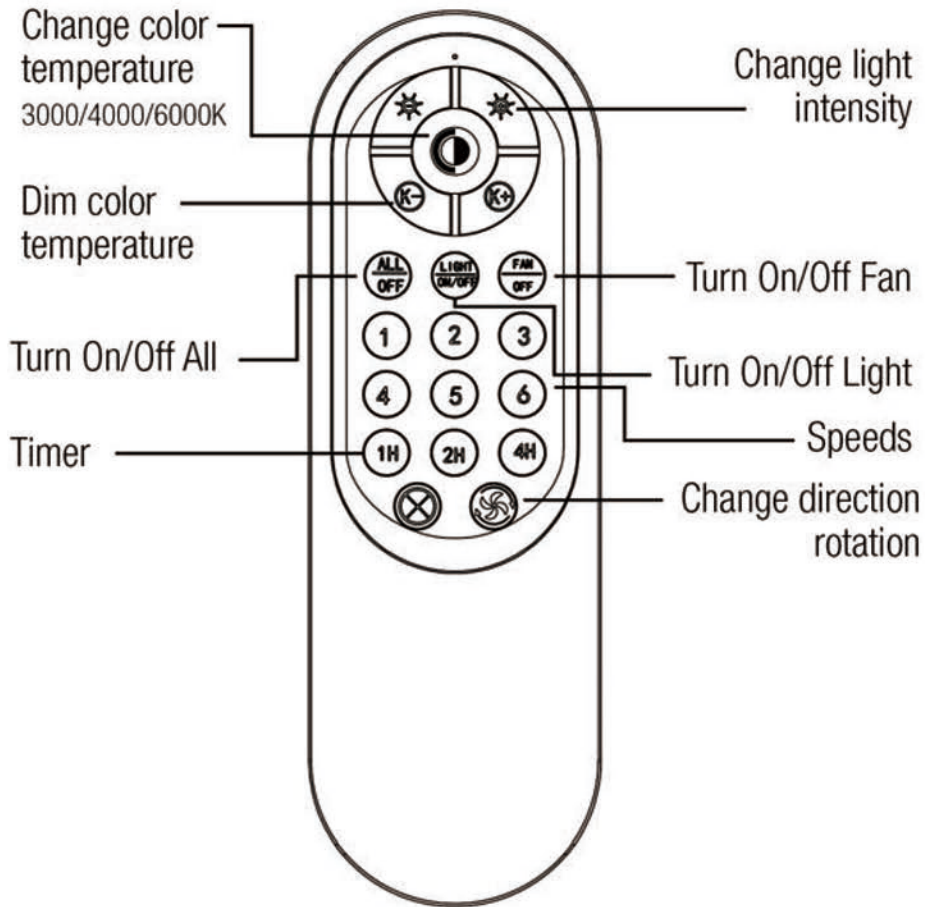

rabalux®

Art: 5420

LED MAX:50W

220-240V~AC 50/60Hz

Remote control

Memory function