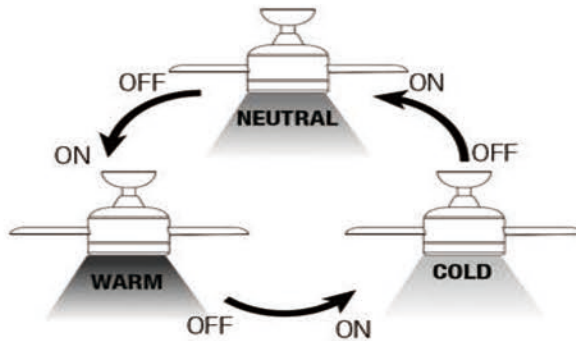

rabalux®

Art: 5420

LED MAX:50W

220-240V~AC 50/60Hz

Remote control

Memory function