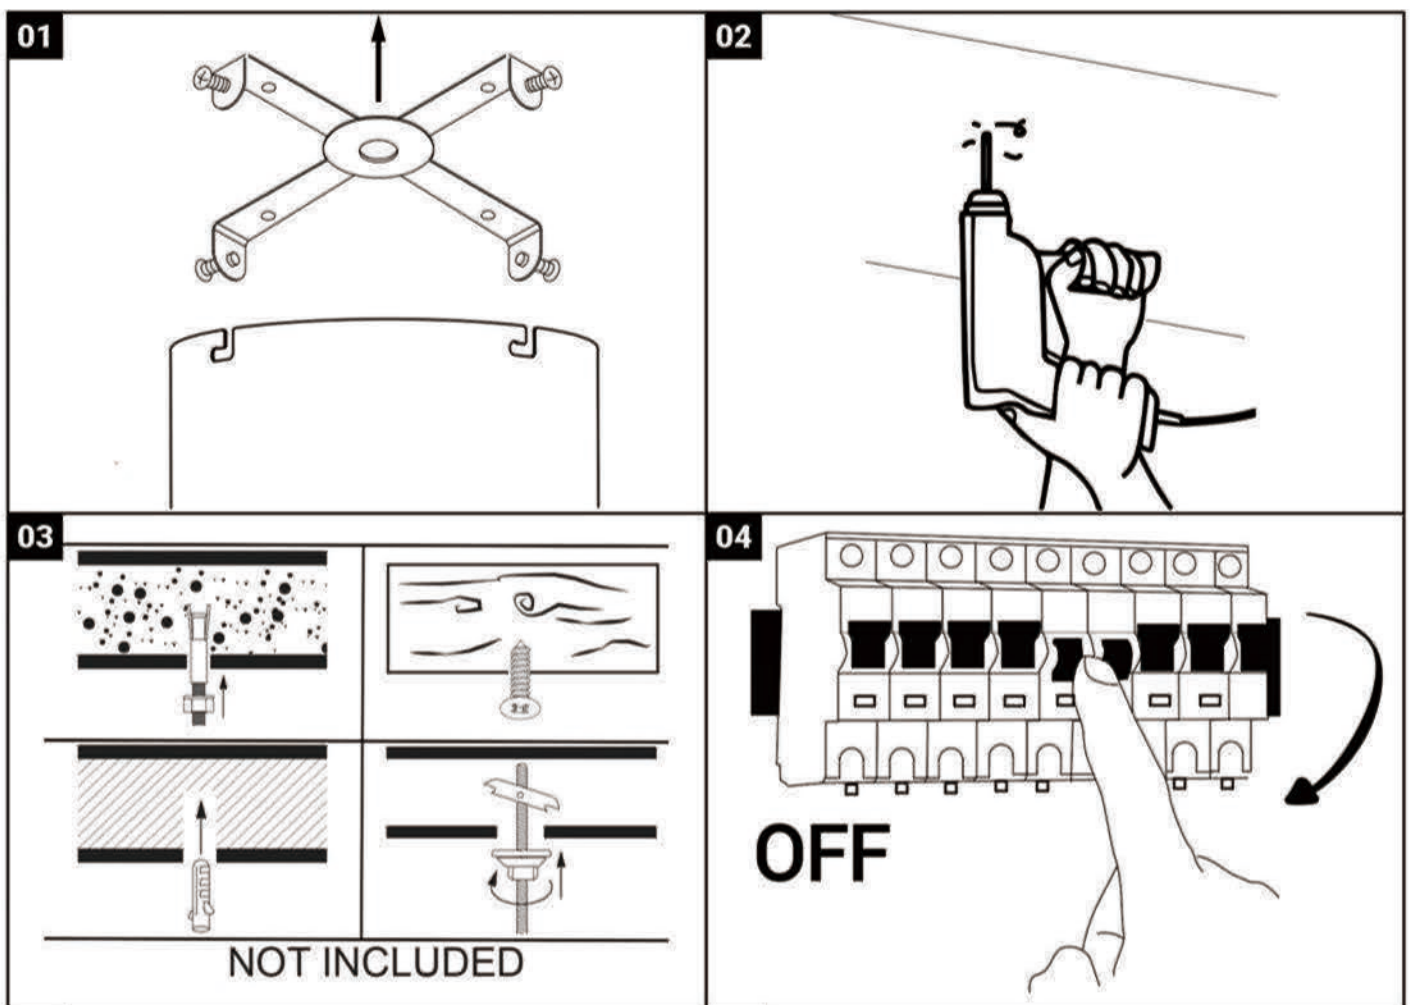

rabalux®

Art: 5420

LED MAX:50W

220-240V~AC 50/60Hz

Remote control

Memory function