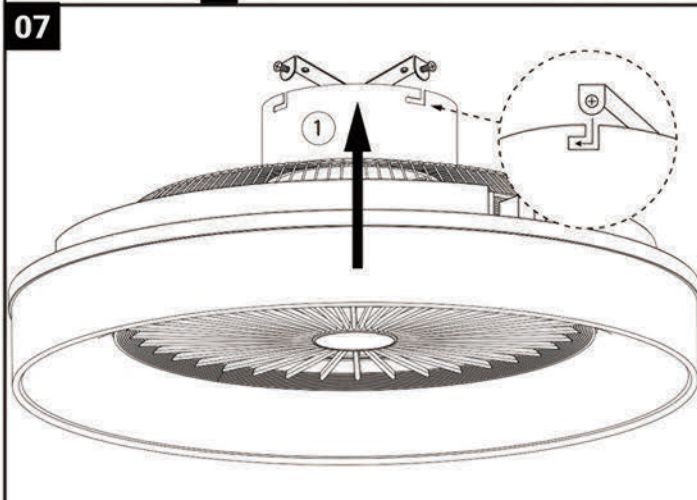

rabalux®

Art: 5420

LED MAX:50W

220-240V~AC 50/60Hz

Remote control

Memory function