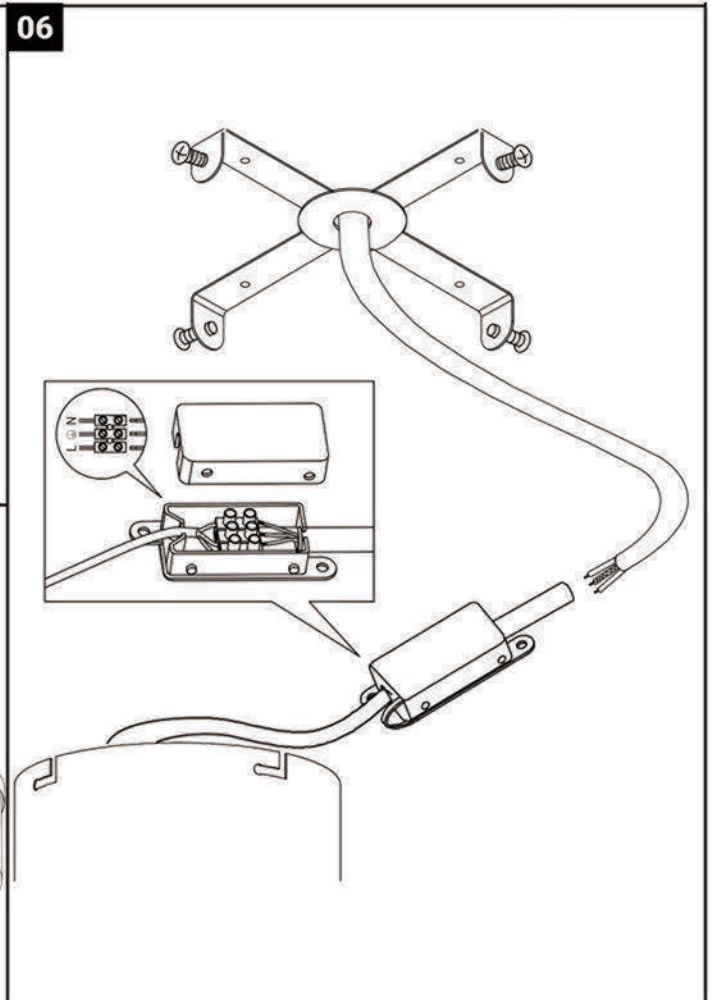

rabalux®

Art: 5420

LED MAX:50W

220-240V~AC 50/60Hz

Remote control

Memory function